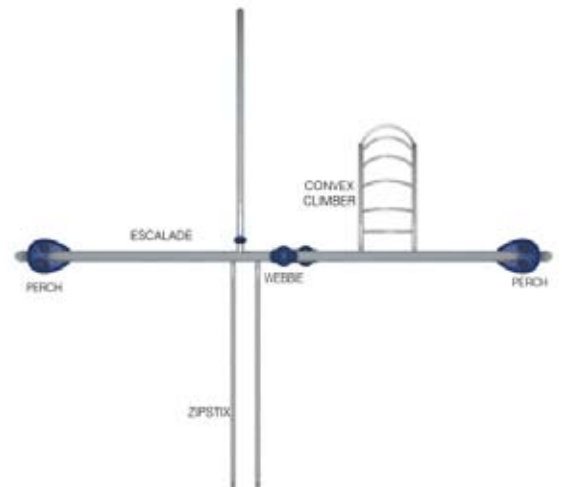

## Featured Components

**Argo** - ZZXX0072  
 Size: 22' x 19' x 11'  
 (6,71m x 5,79m x 3,35m)  
 Weight: 957 lbs (434kg)  
 Capacity: Up to 11 children