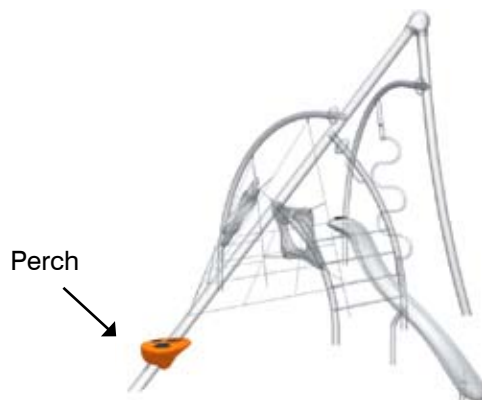

# Activo Components

**Motion Play** Providing safe thrills and a fast, spinning ride, these motion items excite and involve kids while improving coordination skills.

**Glides** More fun and challenging than a typical slide, these glides allow for multiple ways to play while developing lower body strength, balance and problem-solving skills.

**Perch** This key component play functionally links all Activo designs while providing children a place to sit and hang out.

**Crosswire** Children will swing, hang and climb while developing upper body strength and building coordination.