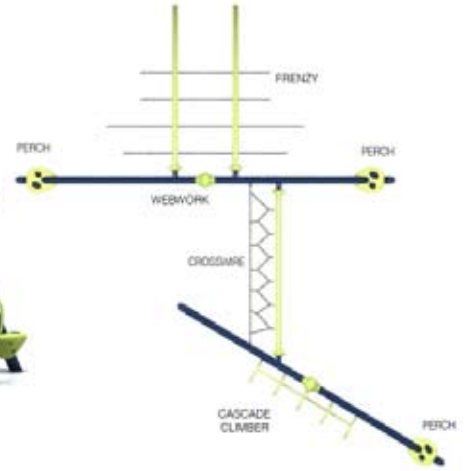

Activo Designs

Aria - ZZXX0074
Size: 25' x 26' x 11'
(7,62m x 7,92m x 3,35m)
Weight: 1157 lbs (525kg)
Capacity: Up to 16 children