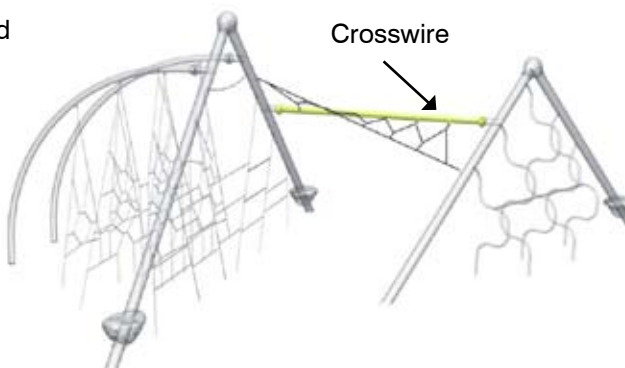

# Activo Components

**Motion Play** Providing safe thrills and a fast, spinning ride, these motion items excite and involve kids while improving coordination skills.

**Glides** More fun and challenging than a typical slide, these glides allow for multiple ways to play while developing lower body strength, balance and problem-solving skills.

**Perch** This key component play functionally links all Activo designs while providing children a place to sit and hang out.

**Crosswire** Children will swing, hang and climb while developing upper body strength and building coordination.