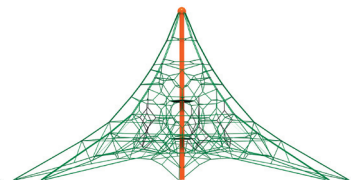

PentaWeb

“Web sites” for real interaction.

- No sitting and surfing here. Our PentaWeb play system is all about action, each with an enticing, crazy maze of rope climbing ventures. Kids will hold fast to fun, physical and mental challenges while weaving their way up, down and everywhere in-between.
- Available in three sizes, small, medium or large.
- Post is available in any of our 16 powder-coat colors.
- Rope is available in either green or red.

Small
28' x 26' x 13'
(8,53m x 7,92m x 3,96m)

Medium
33' x 34' x 17'
(10,06m x 10,36m x 5,18m)

Large
42' x 40' x 20'
(12,8m x 12,19m x 6,1m)

PLAYWORLD
The world needs play.