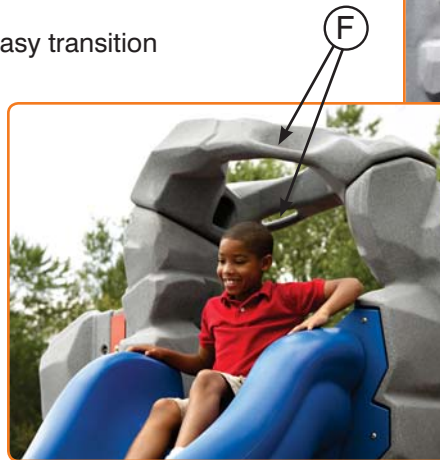

Large Openings: (B)

- Provides greater supervision opportunities for adults
- Allows for inspired play like climbing through a cave or crawling under a waterfall

Connector Bars: (C)

- Pre-drilled for easy installation & cost savings
- Unlimited layout customization options

See pages 2-3 for information on our NEW & Exclusive RockBlocks components, including Slides, Climbers, 'Sunroof' Observation Deck and End Walls.

RockBlocks® Components

ZigZag Slide

- Designed to be a 'waterfall' with molded in ridges (waves) (D) throughout the slide
- Smooth and rounded edges (E) on the slide allow children to control their speed
- Handles (F) at the top provides an easy transition onto the slide

new & exclusive!

See page 3 for information on the 'sunroof' observation deck.

Hoops & Diagonal Climbers

- Creates a new and unique way to access RockBlocks
- Handles at the top allow for easy transition from climber-to-deck

Hoops Climber

Diagonal Climber

RockBlocks® Components

‘Sunroof’ Observation Deck

- Sunroof (opening) at the top safely provides children the chance to develop their imaginations and be ‘King of the Mountain’
- Deck provides a landing for a ‘cave-like’ experience
- Eco-Armor® coated deck is 100% PVC-free